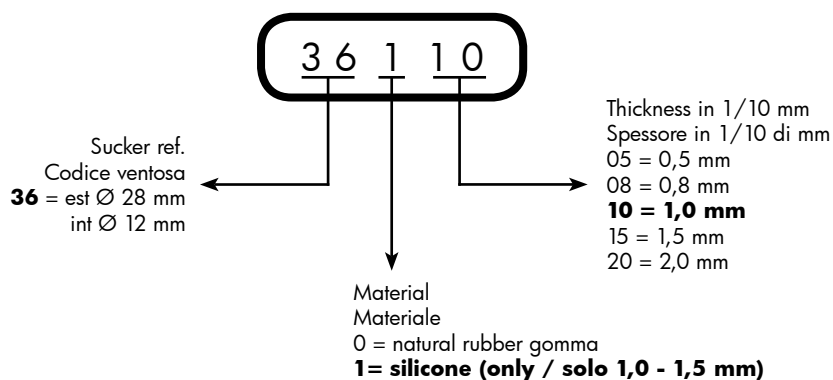

FLAT RUBBER SUCKERS

VENTOSE PIATTE

Box 50 pieces - price for each sucker
Buste 50 ventose - prezzo per singola ventosa

Ref. Cod.	External Ø x Internal Ø Ø Esterno x Ø Interno (mm)	€	
		Rubber Gomma	Silicone
01	10 x 2		
02	12 x 1		
03	13 x 2		
04	15 x 3		
05	16 x 2		
06	17 x 3		
07	19 x 2		
08	19 x 3		
09	19 x 5		
10	19 x 6		
11	19 x 7		
12	20 x 3		
13	20 x 5		
14	20 x 11		
15	21 x 5		
16	21 x 8		
17	22 x 3		
18	22 x 5		
19	22 x 6		
20	22 x 8		
21	22 x 9		
22	24 x 5		
23	24 x 6		
24	24 x 9		
25	24 x 12		
26	25 x 5		
27	25 x 6		
28	25 x 9		
29	27 x 3		
30	27 x 5		

Ref. Cod.	External Ø x Internal Ø Ø Esterno x Ø Interno (mm)	€	
		Rubber Gomma	Silicone
31	27 x 6		
32	27 x 9		
33	28 x 6		
34	28 x 7		
35	28 x 9		
36	28 x 12		
37	29 x 11		
38	29 x 12		
39	29 x 14		
40	30 x 5		
41	30 x 9		
42	30 x 11		
43	30 x 12		
44	30 x 13		
45	30 x 14		
46	32 x 5		
47	32 x 6		
48	32 x 9		
49	32 x 10		
50	32 x 11		
51	32 x 12		
52	32 x 13		
53	32 x 14		
54	32 x 15		
55	32 x 16		
56	33 x 15		
57	35 x 5		
58	35 x 6		
59	35 x 9		
60	35 x 10		

Ref. Cod.	External Ø x Internal Ø Ø Esterno x Ø Interno (mm)	€	
		Rubber Gomma	Silicone
61	35 x 12		
62	35 x 13		
63	35 x 14		
64	35 x 15		
65	36 x 15		
66	38 x 5		
67	38 x 9		
68	38 x 10		
69	38 x 11		
70	38 x 12		
71	38 x 13		
72	38 x 14		
73	38 x 15		
74	39 x 15		
75	40 x 9		
76	41 x 9		
77	41 x 12		
78	41 x 14		
79	41 x 16		
80	44 x 8		
81	45 x 13		
82	45 x 14		
83	45 x 15		
84	45 x 16		
85	45 x 17		
86	50 x 6		
87	50 x 8		
88	50 x 13		
89	50 x 14